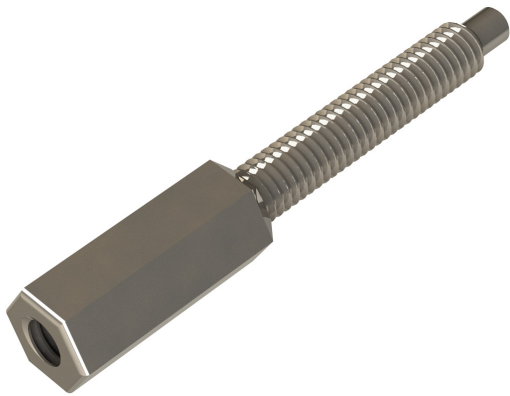

PRODUCT CODE: BEXS
BRASS EXTENSION STUD

DESCRIPTION

M3.5 Brass Extension Stud

FINISH

Nickel Plated

MATERIAL

Brass

PACKAGING

Packed in qty 100

ADDITIONAL NOTES

For use with metal switch & socket boxes